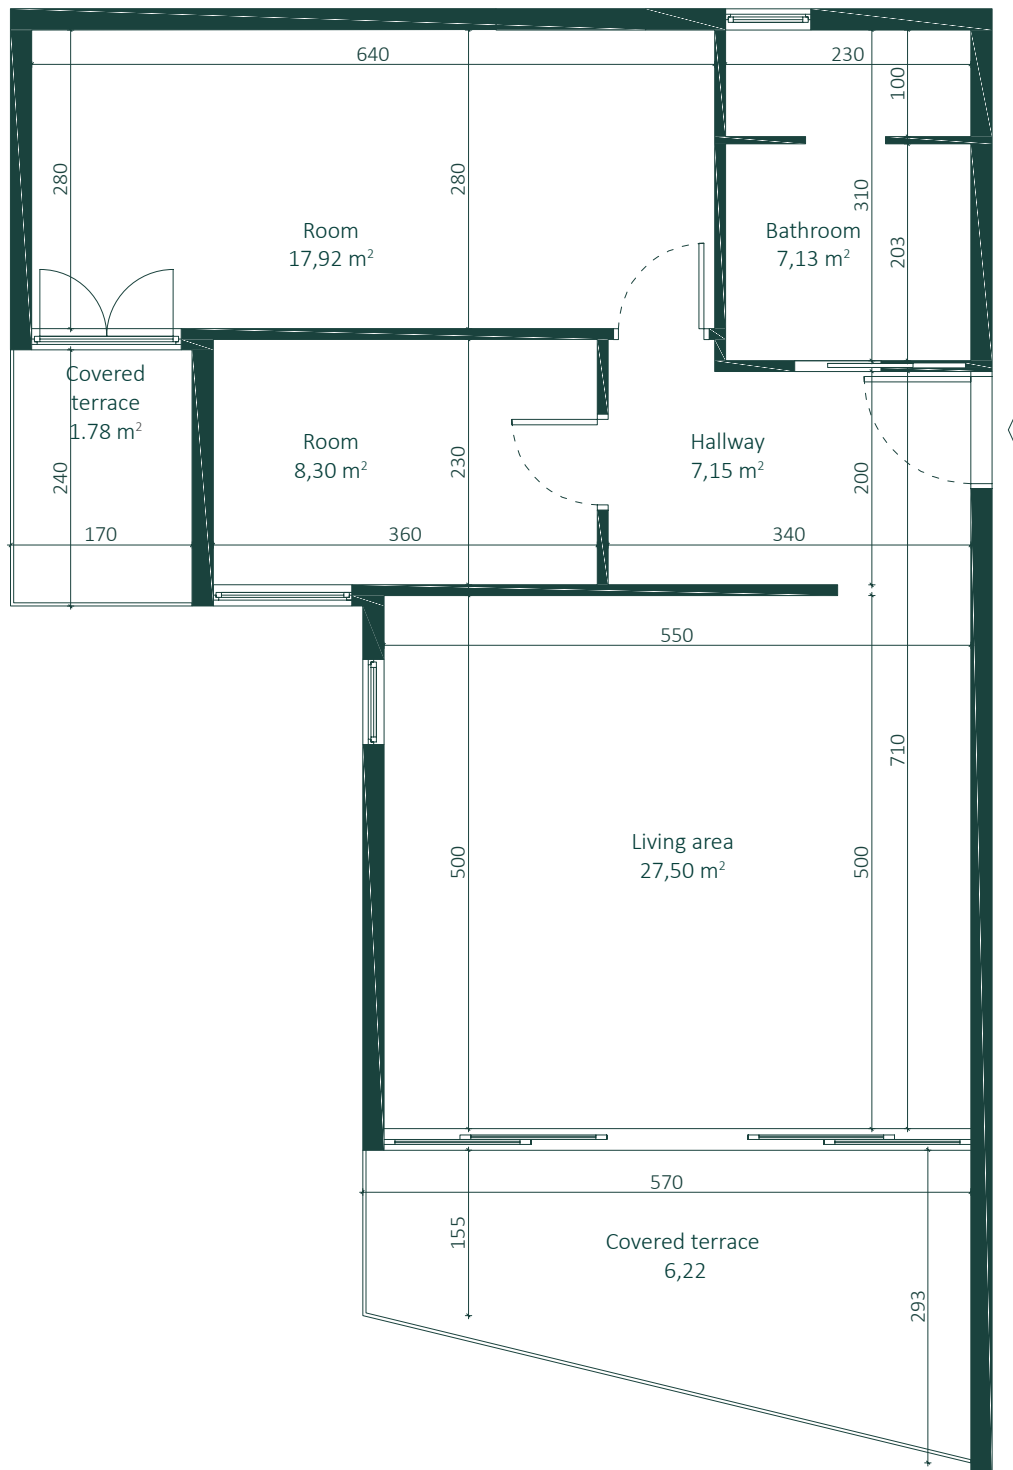

TERRACE

luxury•living

APARTMENT 202 TOTAL AREA 76,00 m² 2 BEDROOM 1 BATHROOM

Sizes and dimensions are approximate, actual may vary. Floor plans are for illustrative purposes only and should only be used as such by any prospective buyer. Whilst every attempt will be made to ensure the accuracy of the floor plan contained here, measurements of doors, windows, rooms, and any other item are approximate, and no responsibility will be taken.